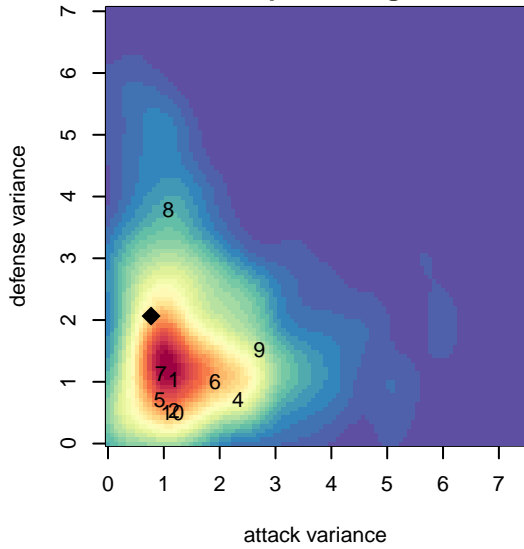

Eastside Timbers Red G05

Eastside Timbers
 Gresham, OR
 G05 total strength=733
 attack=0.94 defense=0.67
 fall league = PTT G05 Div 1 Red SE
 spr league = Spr OYS G05 Div 1 Red

alt names used:
 EASTSIDE TIMBERS 05 RED
 EST 05G Red
 EST 05G Red
 EST 05G Red

Venues played:
 2017 Clash At the Border Gold/Silver/Bronze
 2017 Mt Hood Challenge U14 Bronze
 2017 PTT G05 Division 1 Red SE
 2017 OYS PTT Presidents Cup G05
 2017 Spr OYS G05 Division 1 Red

Eastside Timbers Red G05
 Dots are actual minus expected GF (blue circles) and GA (red triangles).
 Blue line is smoothed change in attack strength. Red is smoothed change in defense strength.

**attack and defense variance (black dot)
relative to other teams
and top 10 in region**

**attack and defense rating
relative to others at age
and all opponents in last 13 months**

Performance relative to 13 month average