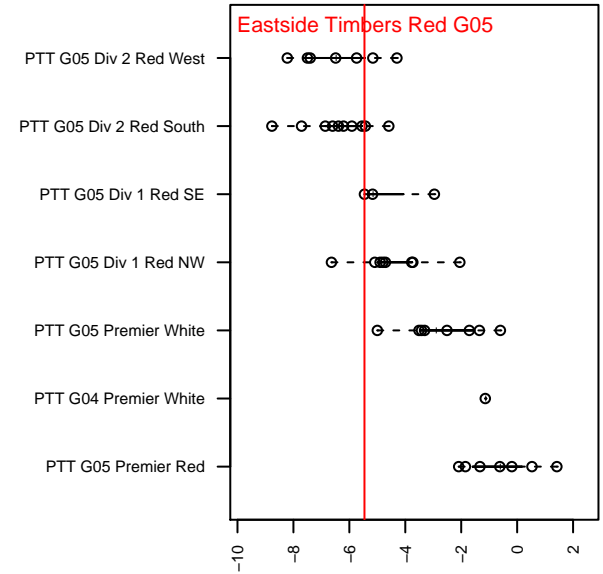

Eastside Timbers Red G05

Eastside Timbers
 Gresham, OR
 G05 total strength=733
 attack=0.94 defense=0.67
 fall league = PTT G05 Div 1 Red SE
 spr league = Spr OYS G05 Div 1 Red

alt names used:
 EASTSIDE TIMBERS 05 RED
 EST 05G Red
 EST 05G Red
 EST 05G Red

Venues played:
 2017 Clash At the Border Gold/Silver/Bronze
 2017 Mt Hood Challenge U14 Bronze
 2017 PTT G05 Division 1 Red SE
 2017 OYS PTT Presidents Cup G05
 2017 Spr OYS G05 Division 1 Red

Eastside Timbers Red G05
 Dots are actual minus expected GF (blue circles) and GA (red triangles).
 Blue line is smoothed change in attack strength. Red is smoothed change in defense strength.

**attack and defense variance (black dot)
relative to other teams
and top 10 in region**

**attack and defense rating
relative to others at age
and all opponents in last 13 months**

Performance relative to 13 month average