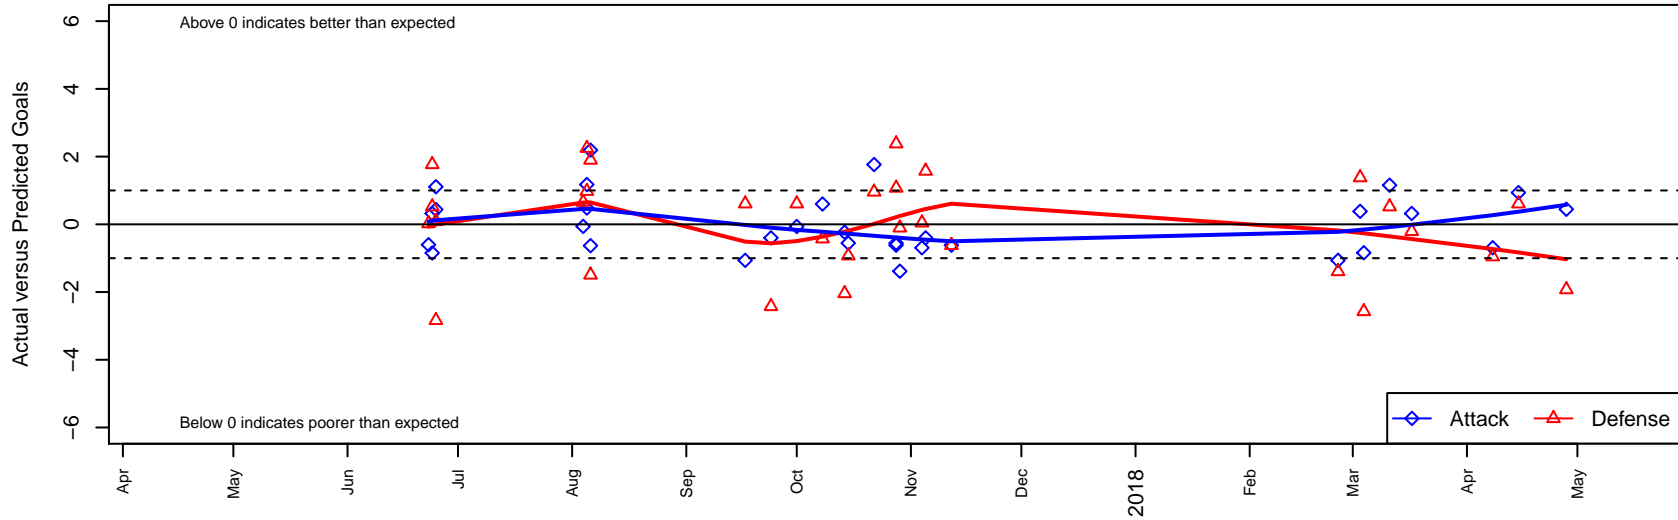

Eastside Timbers Red G05

Eastside Timbers
 Gresham, OR
 G05 total strength=733
 attack=0.94 defense=0.67
 fall league = PTT G05 Div 1 Red SE
 spr league = Spr OYS G05 Div 1 Red

alt names used:
 EASTSIDE TIMBERS 05 RED
 EST 05G Red
 EST 05G Red
 EST 05G Red

Venues played:
 2017 Clash At the Border Gold/Silver/Bronze
 2017 Mt Hood Challenge U14 Bronze
 2017 PTT G05 Division 1 Red SE
 2017 OYS PTT Presidents Cup G05
 2017 Spr OYS G05 Division 1 Red

Eastside Timbers Red G05
 Dots are actual minus expected GF (blue circles) and GA (red triangles).
 Blue line is smoothed change in attack strength. Red is smoothed change in defense strength.

**attack and defense variance (black dot)
relative to other teams
and top 10 in region**

**attack and defense rating
relative to others at age
and all opponents in last 13 months**

Performance relative to 13 month average