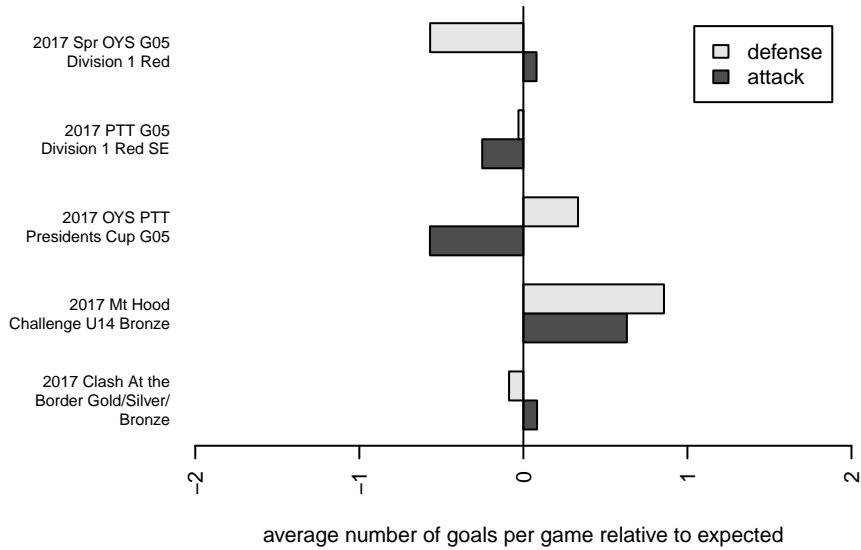

Eastside Timbers Red G05

Eastside Timbers
 Gresham, OR
 G05 total strength=733
 attack=0.94 defense=0.67
 fall league = PTT G05 Div 1 Red SE
 spr league = Spr OYS G05 Div 1 Red

alt names used:
 EASTSIDE TIMBERS 05 RED
 EST 05G Red
 EST 05G Red
 EST 05G Red

Venues played:
 2017 Clash At the Border Gold/Silver/Bronze
 2017 Mt Hood Challenge U14 Bronze
 2017 PTT G05 Division 1 Red SE
 2017 OYS PTT Presidents Cup G05
 2017 Spr OYS G05 Division 1 Red

Eastside Timbers Red G05
 Dots are actual minus expected GF (blue circles) and GA (red triangles).
 Blue line is smoothed change in attack strength. Red is smoothed change in defense strength.

**attack and defense variance (black dot)
relative to other teams
and top 10 in region**

**attack and defense rating
relative to others at age
and all opponents in last 13 months**

Performance relative to 13 month average