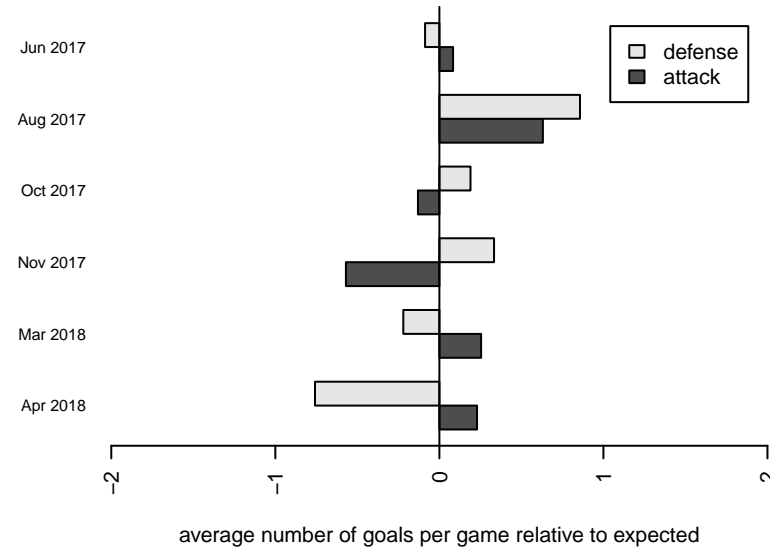

Performance relative to 13 month average